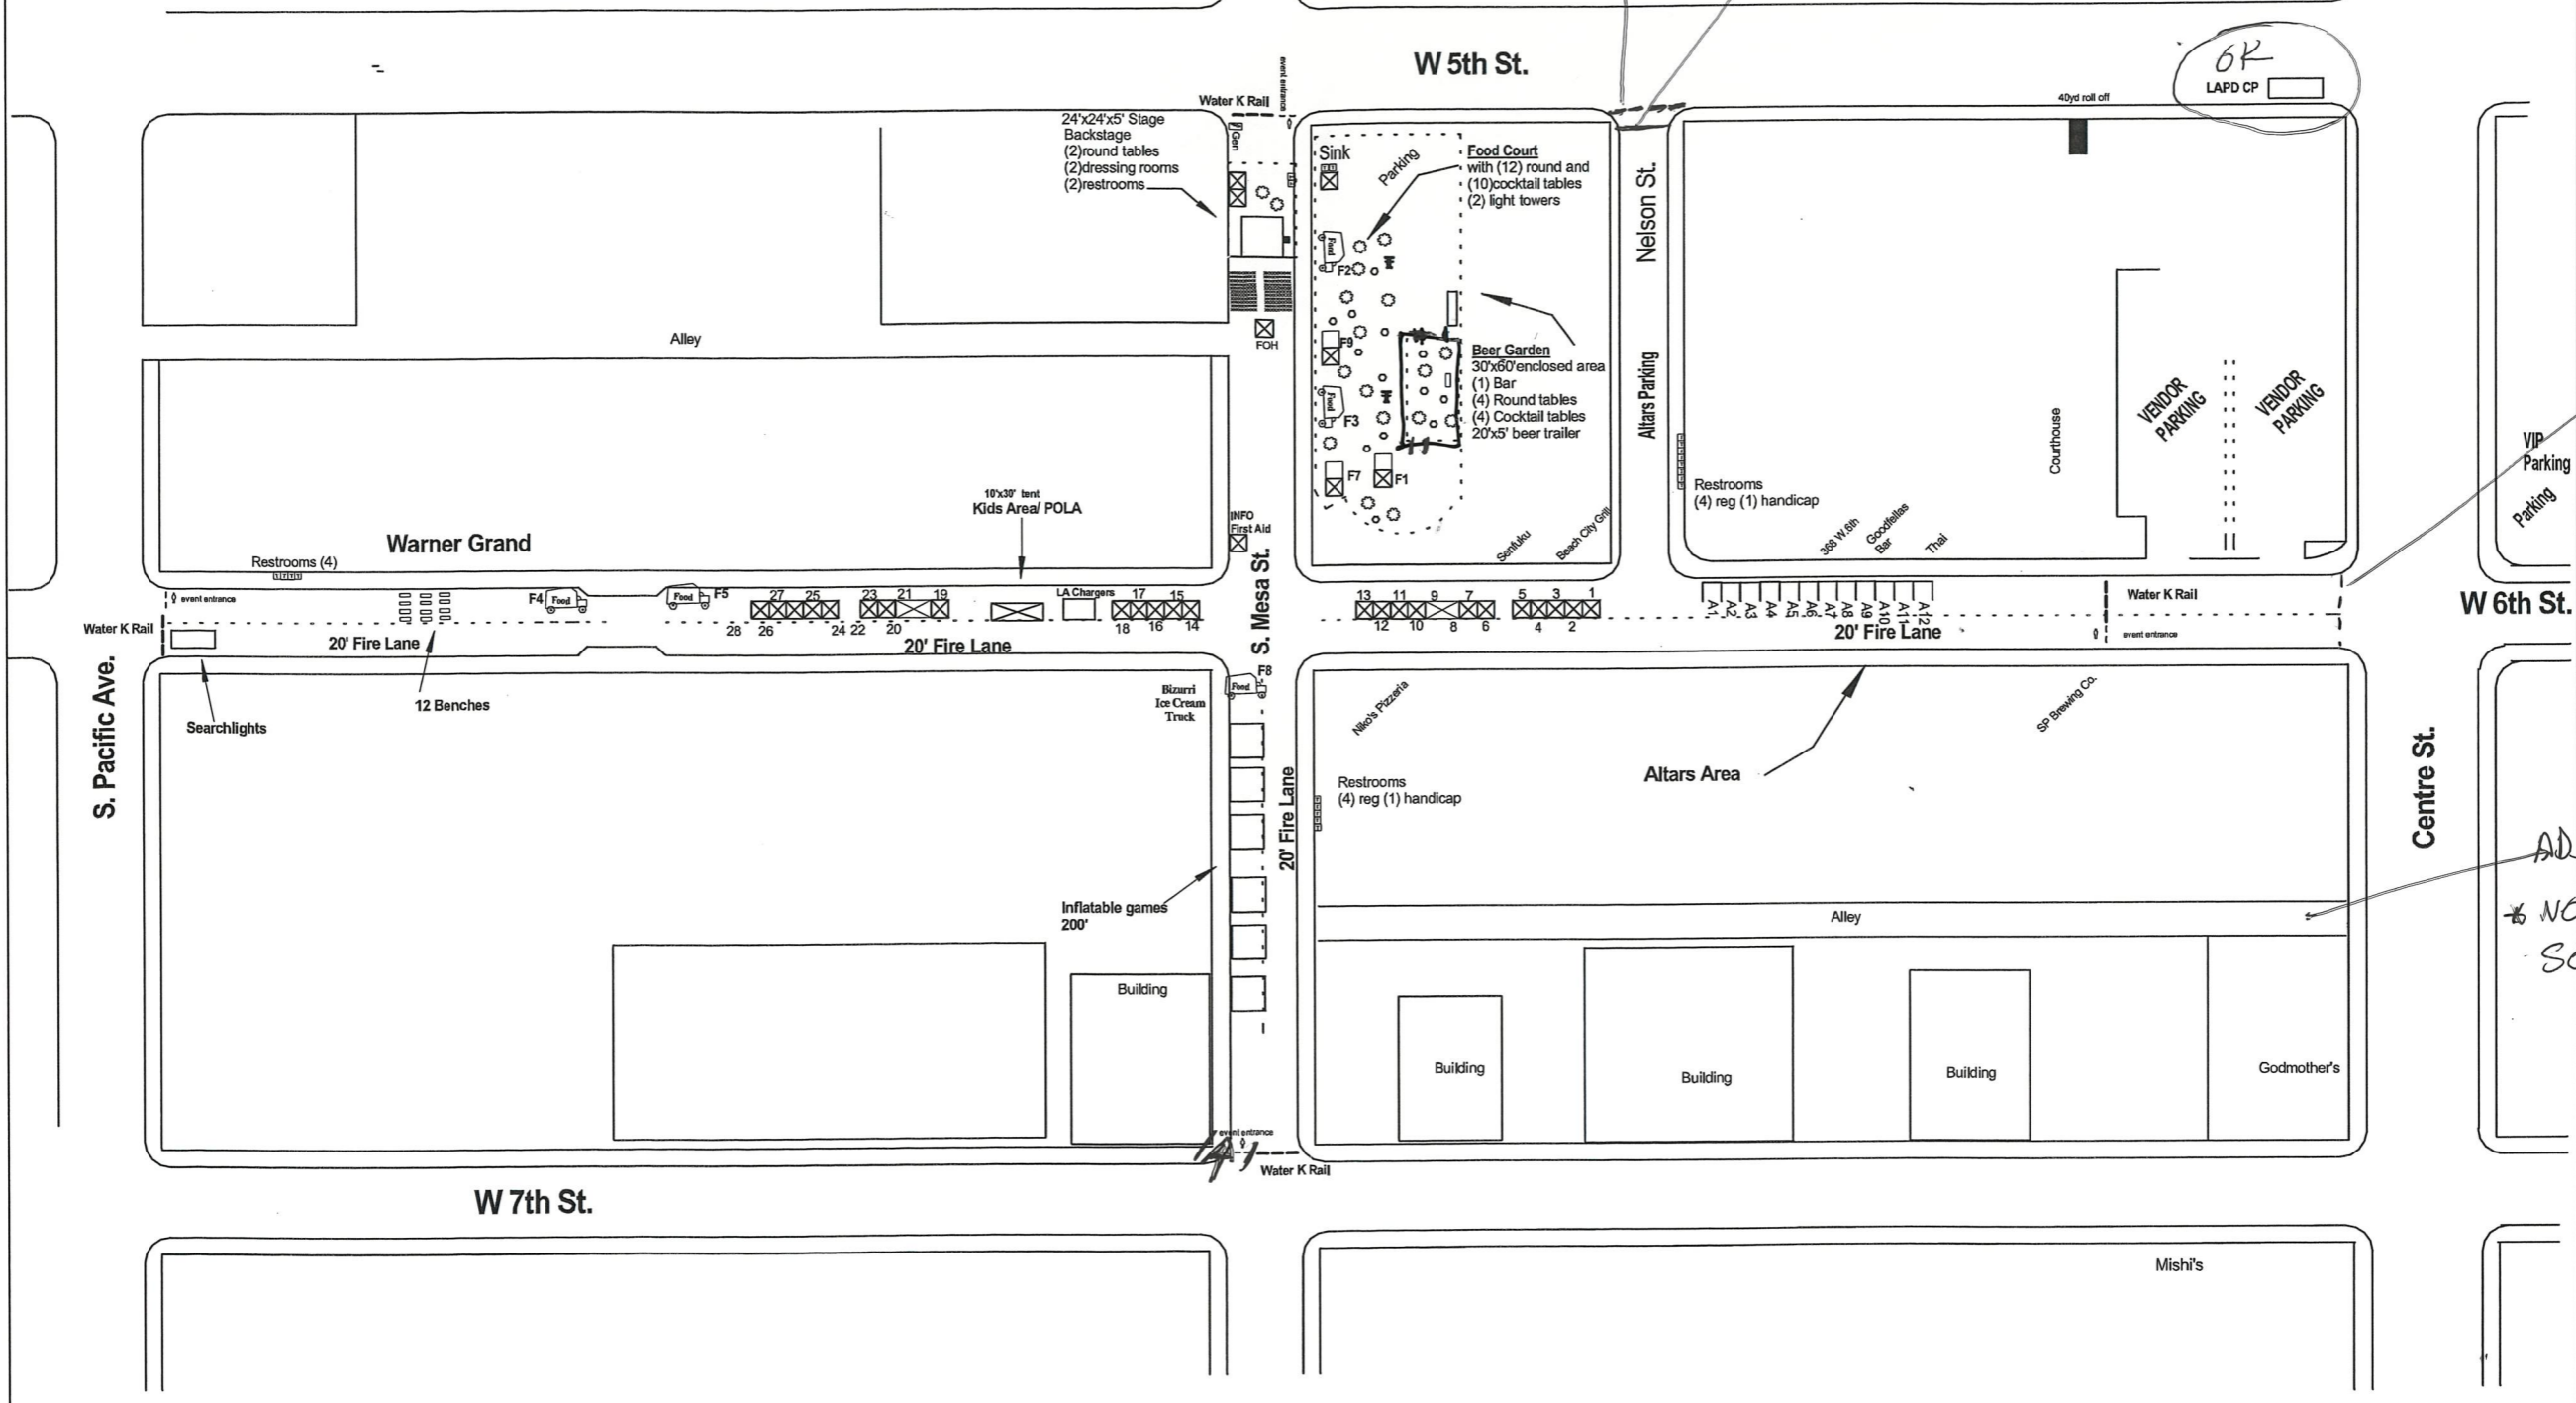

LAPD - Shawn Crabbe (310) 726-7920
 Monica Helper

LAPD 10/1 LAPD vice
 12 PBID security
 LAPD arrival 4:00pm
 Public Safety mtg 3:00

soft closure
 ADD Bike RAIL Here

6K
 LAPD CP

ADD Signage
 1) Vendor parking only
 2) soft closure

VIP Parking
 Parking

W 6th St.

Centre St.

ADD SIGNAGE:
 * NO THRU TRAFFIC
 soft closure

Duval Productions
 2017 Dia de los Muertos
 6th & 7th Streets Between Pacific and Centre
 Created by: Marco Duval
 9/27/2017
 2:15 PM

2017 DIA DE LOS MUERTOS
 San Pedro Historic Waterfront PBID

Scale 1"=140'